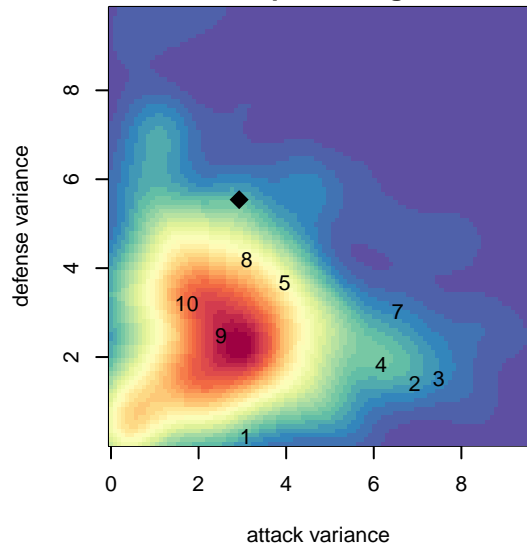

RVSC Timbers White B04

Rogue Valley SC
Medford, OR
B04 total strength=337
attack=0.37 defense=0.11
fall league = SOCL Pacific Crest

alt names used:
RV Timbers 04B Academy White

Venues played:
2015 Mt Hood Challenge U11
2015 SOCL Pacific Crest

**attack and defense variance (black dot)
relative to other teams
and top 10 in region**

**attack and defense rating
relative to others at age
and all opponents in last 13 months**

Performance relative to 13 month average