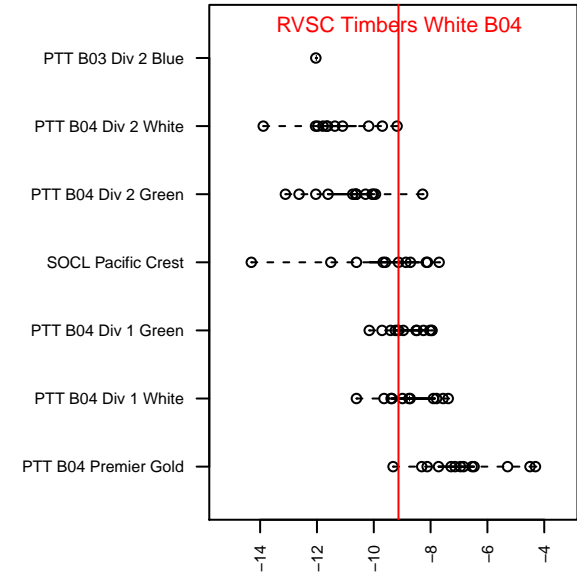

RVSC Timbers White B04

Rogue Valley SC
Medford, OR
B04 total strength=337
attack=0.37 defense=0.11
fall league = SOCL Pacific Crest

alt names used:
RV Timbers 04B Academy White

Venues played:
2015 Mt Hood Challenge U11
2015 SOCL Pacific Crest

**attack and defense variance (black dot)
relative to other teams
and top 10 in region**

**attack and defense rating
relative to others at age
and all opponents in last 13 months**

Performance relative to 13 month average

Performance relative to 13 month average

date	home		away		venue	pred.home	pred.away
2015-10-25	GPYSC Annihilators White B04	1	RVSC Timbers White B04	1	2015 SOCL Pacific Crest	3.76	1.43
2015-10-24	BUSC B B04	2	RVSC Timbers White B04	5	2015 SOCL Pacific Crest	2.11	5.75
2015-10-17	UUSC Cohesion B04	1	RVSC Timbers White B04	15	2015 SOCL Pacific Crest	0.32	10.94
2015-10-10	RVSC Timbers White B04	2	Ashland SC Franklin B04	1	2015 SOCL Pacific Crest	1.61	3.33
2015-10-04	RVSC Timbers White B04	0	Table Rock SC Hurricanes B04	10	2015 SOCL Pacific Crest	2.78	3.39
2015-09-27	RVSC Timbers White B04	2	UUSC Adrenaline B03	1	2015 SOCL Pacific Crest	1.70	1.36
2015-09-26	RVSC Timbers White B04	0	GPYSC Annihilators White B04	2	2015 SOCL Pacific Crest	1.43	3.76
2015-09-19	Ashland SC Lloyd B04	1	RVSC Timbers White B04	4	2015 SOCL Pacific Crest	0.84	4.34
2015-09-13	RVSC Timbers White B04	3	BUSC A B04	0	2015 SOCL Pacific Crest	3.92	2.81
2015-09-12	GPYSC Annihilators Blue B04	5	RVSC Timbers White B04	3	2015 SOCL Pacific Crest	3.35	1.71
2015-08-16	RVSC Timbers White B04	3	RVSC Timbers Red B04	3	2015 Mt Hood Challenge U11	4.45	3.25
2015-08-15	Pacific FC Dynamo B04	2	RVSC Timbers White B04	4	2015 Mt Hood Challenge U11	1.91	4.45
2015-08-15	3 Rivers Black B05	7	RVSC Timbers White B04	2	2015 Mt Hood Challenge U11	6.68	1.86
2015-08-14	RVSC Timbers White B04	9	Crossfire Oregon LOSC Black II B04	2	2015 Mt Hood Challenge U11	6.59	1.14