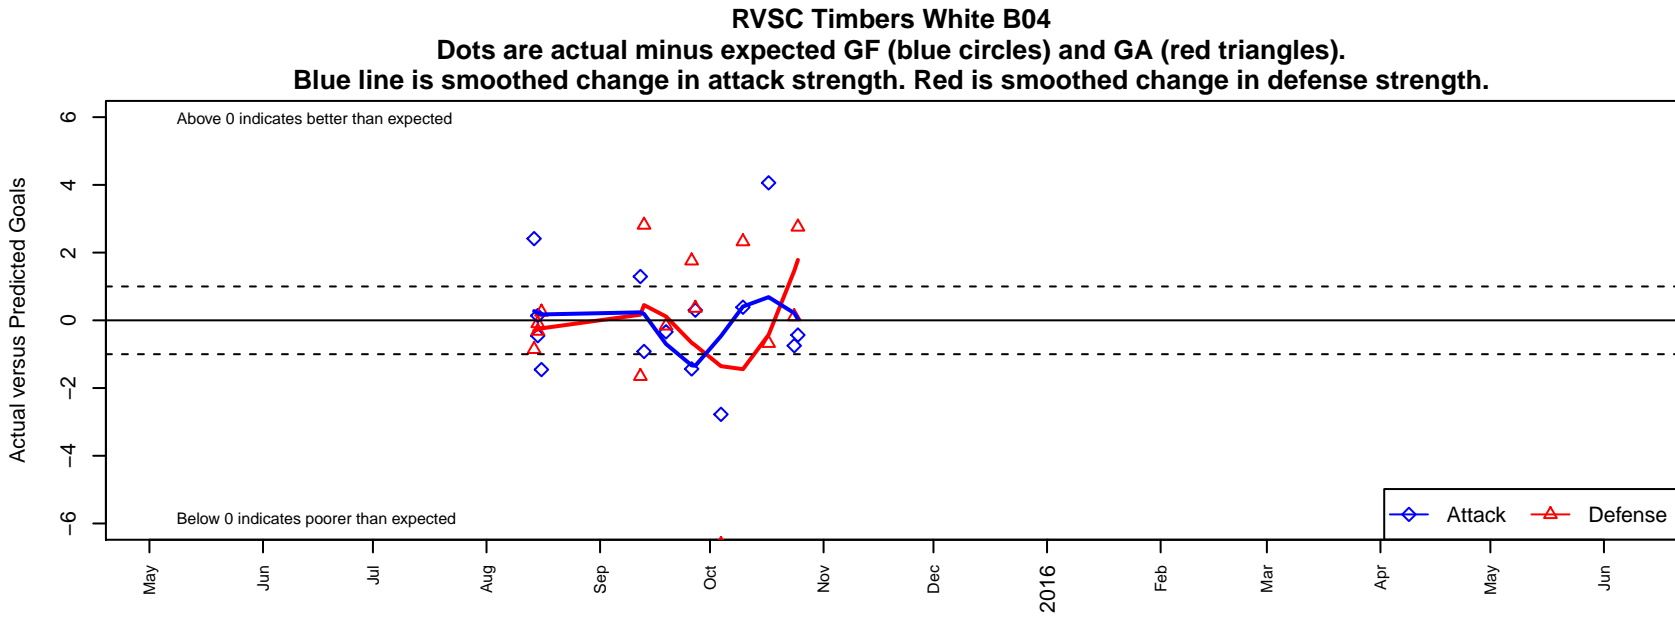

RVSC Timbers White B04

Rogue Valley SC
Medford, OR
B04 total strength=337
attack=0.37 defense=0.11
fall league = SOCL Pacific Crest

alt names used:
RV Timbers 04B Academy White

Venues played:
2015 Mt Hood Challenge U11
2015 SOCL Pacific Crest

**attack and defense variance (black dot)
relative to other teams
and top 10 in region**

**attack and defense rating
relative to others at age
and all opponents in last 13 months**

Performance relative to 13 month average